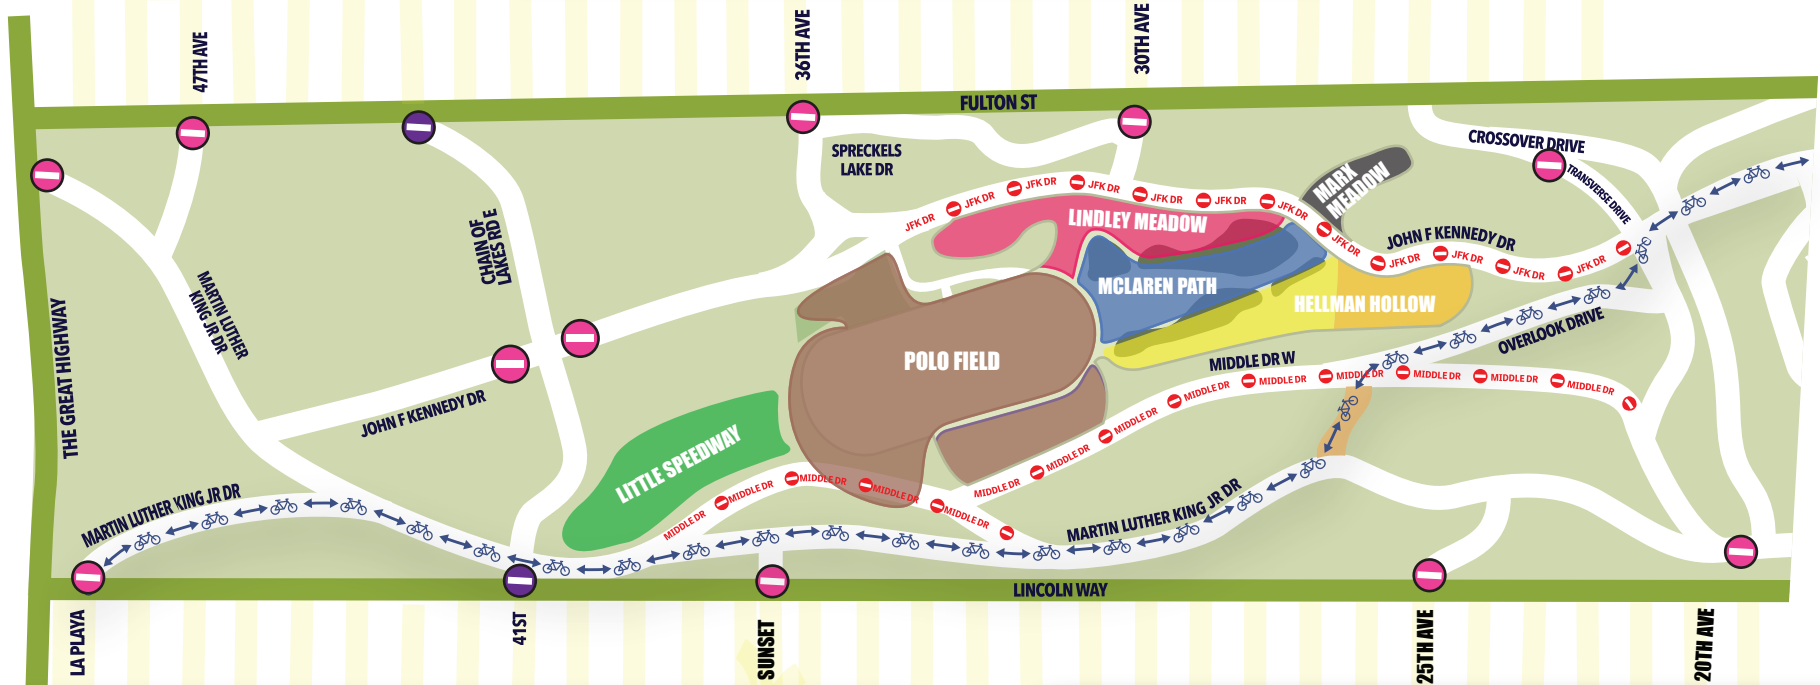

# OUTSIDE LANDS AUG 9-11 2024

## LOAD IN/OUT BICYCLE CLOSURES & DETOURS

**GOLDEN GATE PARK**  
+ CONCERTS +  
SAN FRANCISCO, CA  
AUGUST 17, 2024

### CLOSURES

- **POLO FIELD**  
• Monday, July 29 - Wednesday, August 21
- **LINDLEY MEADOW**  
• Sunday, August 4 @ 7:00 PM - Tuesday, August 20
- **LITTLE SPEEDWAY**  
• Sunday, August 4 - Wednesday, August 21
- **HELLMAN HOLLOW - EAST**  
• Friday, August 2 @ 7:00 PM - Wednesday, August 14
- **HELLMAN HOLLOW - WEST**  
• Friday, August 2 @ 7:00 PM - Wednesday, August 14  
• Friday, August 16 @ 7:00 PM - Saturday, August 17
- **MCLAREN PATH**  
• Tuesday, July 30 - Wednesday, August 21
- **MARX MEADOW**  
• Monday, August 5 - Wednesday, August 14
- ⏏ **JFK DRIVE**  
• Monday, August 5 @ 6:00 AM - Wednesday, August 14 @ 4:00 PM  
• Friday, August 16 @ 8:00 PM - Saturday, August 17 @ 11:59 PM
- ⏏ **MIDDLE DRIVE (MLK TO TRANSVERSE)**  
• Monday, July 29 - Wednesday, August 21

#### NON-SHOW DAY BIKE DETOUR (CLOSED ON SHOW DAYS)

- Monday, July 29 - Thursday, August 8
- Monday, August 12 - Friday, August 16
- Sunday, August 18 - Wednesday, August 21