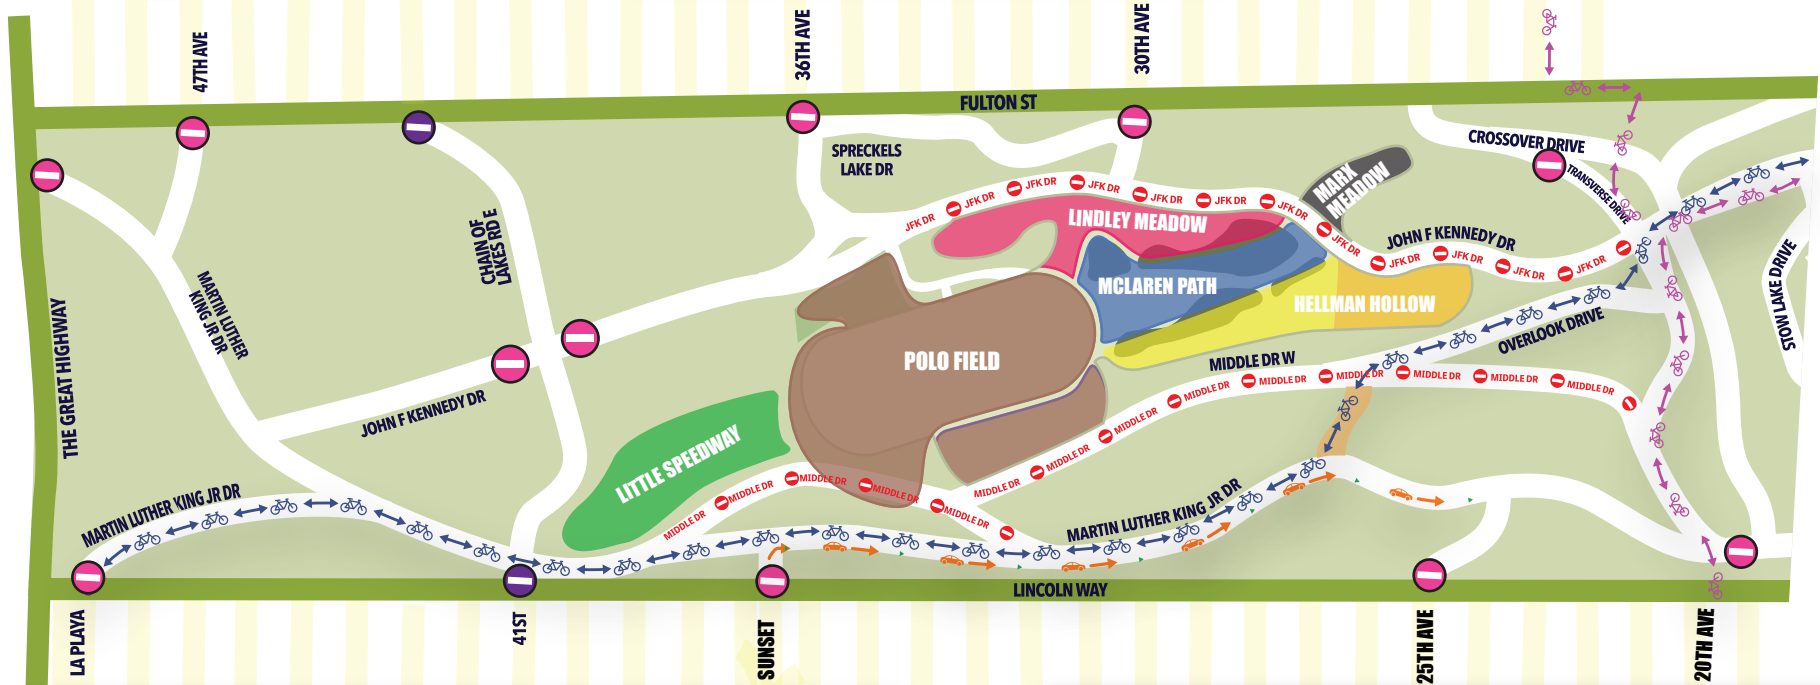

OUTSIDE LANDS AUG 9-11 2024

MEADOW & ROAD CLOSURE OVERVIEW

GOLDEN GATE PARK
+ CONCERTS +
SAN FRANCISCO, CA
AUGUST 17, 2024

CLOSURES

- **POLO FIELD**
  • Monday, July 29 - Wednesday, August 21
- **LINDLEY MEADOW**
  • Sunday, August 4 @ 7:00 PM - Tuesday, August 20
- **LITTLE SPEEDWAY**
  • Sunday, August 4 - Wednesday, August 21
- **HELLMAN HOLLOW - EAST**
  • Friday, August 2 @ 7:00 PM - Wednesday, August 14
- **HELLMAN HOLLOW - WEST**
  • Friday, August 2 @ 7:00 PM - Wednesday, August 14
  • Friday, August 16 @ 7:00 PM - Saturday, August 17
- **MCLAREN PATH**
  • Tuesday, July 30 - Wednesday, August 21
- **MARX MEADOW**
  • Monday, August 5 - Wednesday, August 14
- **JFK DRIVE**
  • Monday, August 5 @ 6:00 AM - Wednesday, August 14 @ 4:00 PM
  • Friday, August 16 @ 8:00 PM - Saturday, August 17 @ 11:59 PM
- **MIDDLE DRIVE (MLK TO TRANSVERSE)**
  • Monday, July 29 - Wednesday, August 21

BIKES

NON-SHOW DAY BIKE DETOUR (CLOSED ON SHOW DAYS)

- Monday, July 29 - Thursday, August 8
- Monday, August 12 - Friday, August 16
- Sunday, August 18 - Wednesday, August 21

SHOW DAY BIKE DETOUR

- Friday, August 9 - Sunday, August 11
- Saturday, August 17

CARS

MLK - ONE WAY EASTBOUND

- Monday, July 29 - Thursday, August 8
- Monday, August 12 - Friday, August 16
- Sunday, August 18 - Wednesday, August 21

MLK - CLOSED

- Friday, August 9 - Sunday, August 11
- Saturday, August 17

ROAD CLOSED TO CARS

- Thursday, August 8 @ 8:00 PM - Sunday, August 11 @ 11:00 PM
- Friday, August 16 @ 8:00 PM - Saturday, August 17 @ 11:00 PM

ROAD CLOSED TO CARS

- Thursday, August 8 @ 8:00 PM - Sunday, August 11 @ 11:00 PM